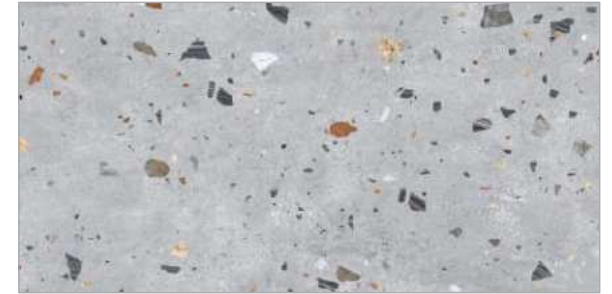

MATT
FINISH

Size :
600x1200mm

Surface :
Matt

Random : **01**

TERRAZZO-115