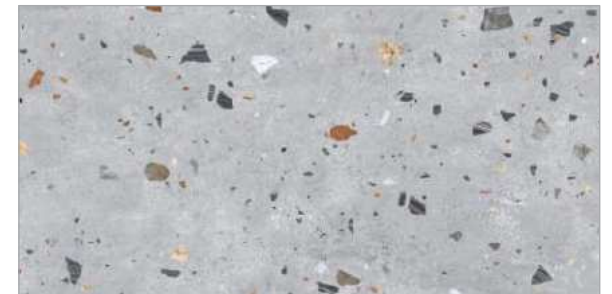

MATT
FINISH

Size :
600x1200mm

Surface :
Matt

Random : **01**

TERRAZZO-115