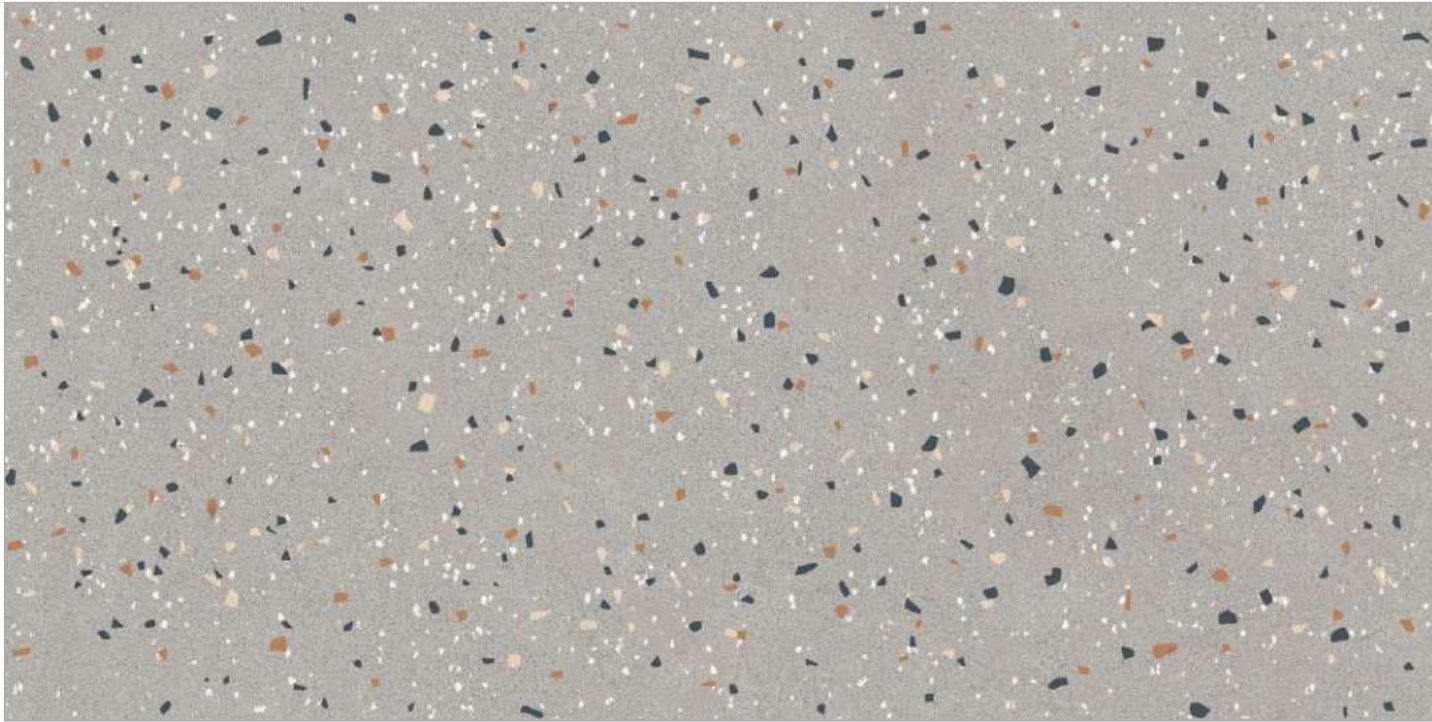

MATT
FINISH

Size :
600x1200mm

Surface :
Matt

Random : **01**

TERRAZZO-114