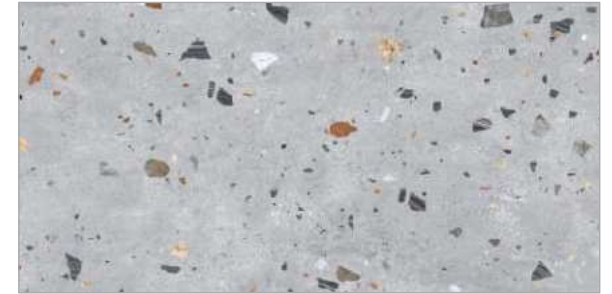

MATT
FINISH

Size :
600x1200mm

Surface :
Matt

Random : **01**

TERRAZZO-115