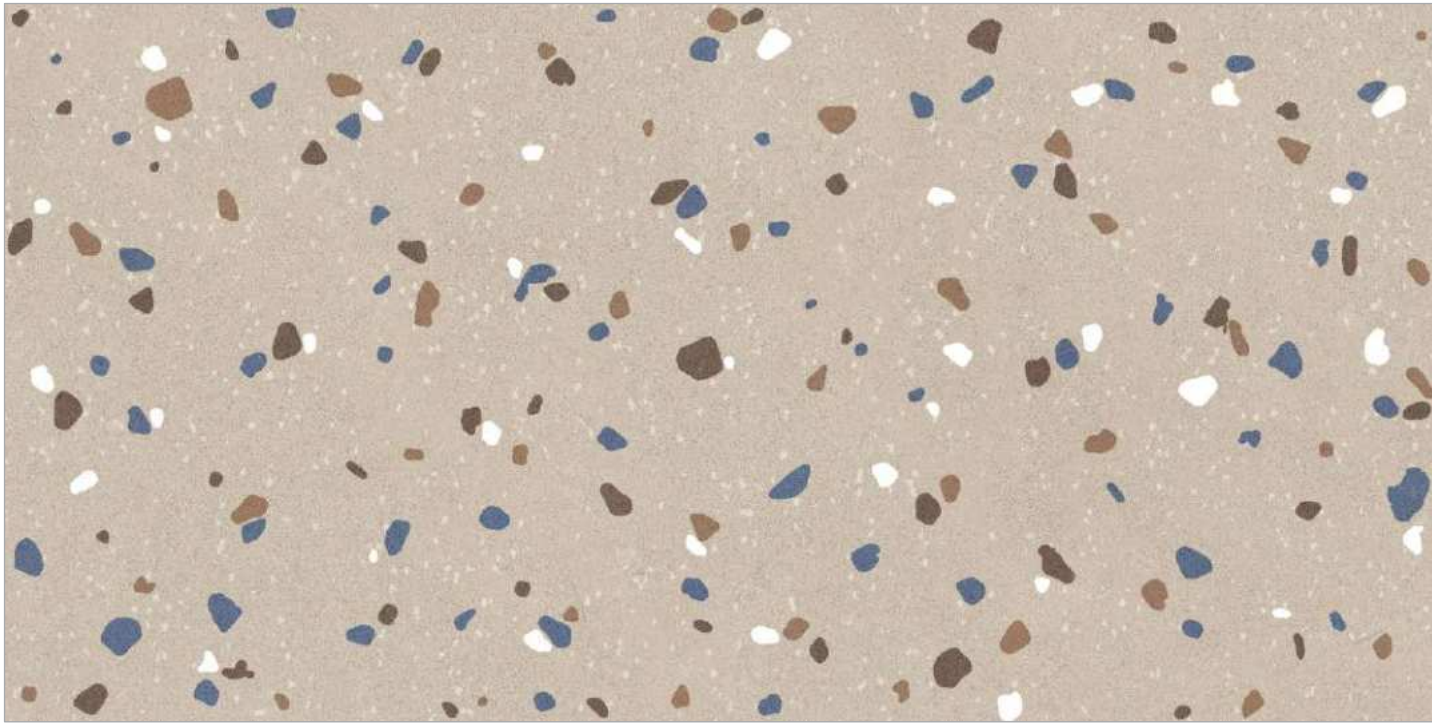

MATT
FINISH

Size :
600x1200mm

Surface :
Matt

Random : **01**

TERRAZZO-108