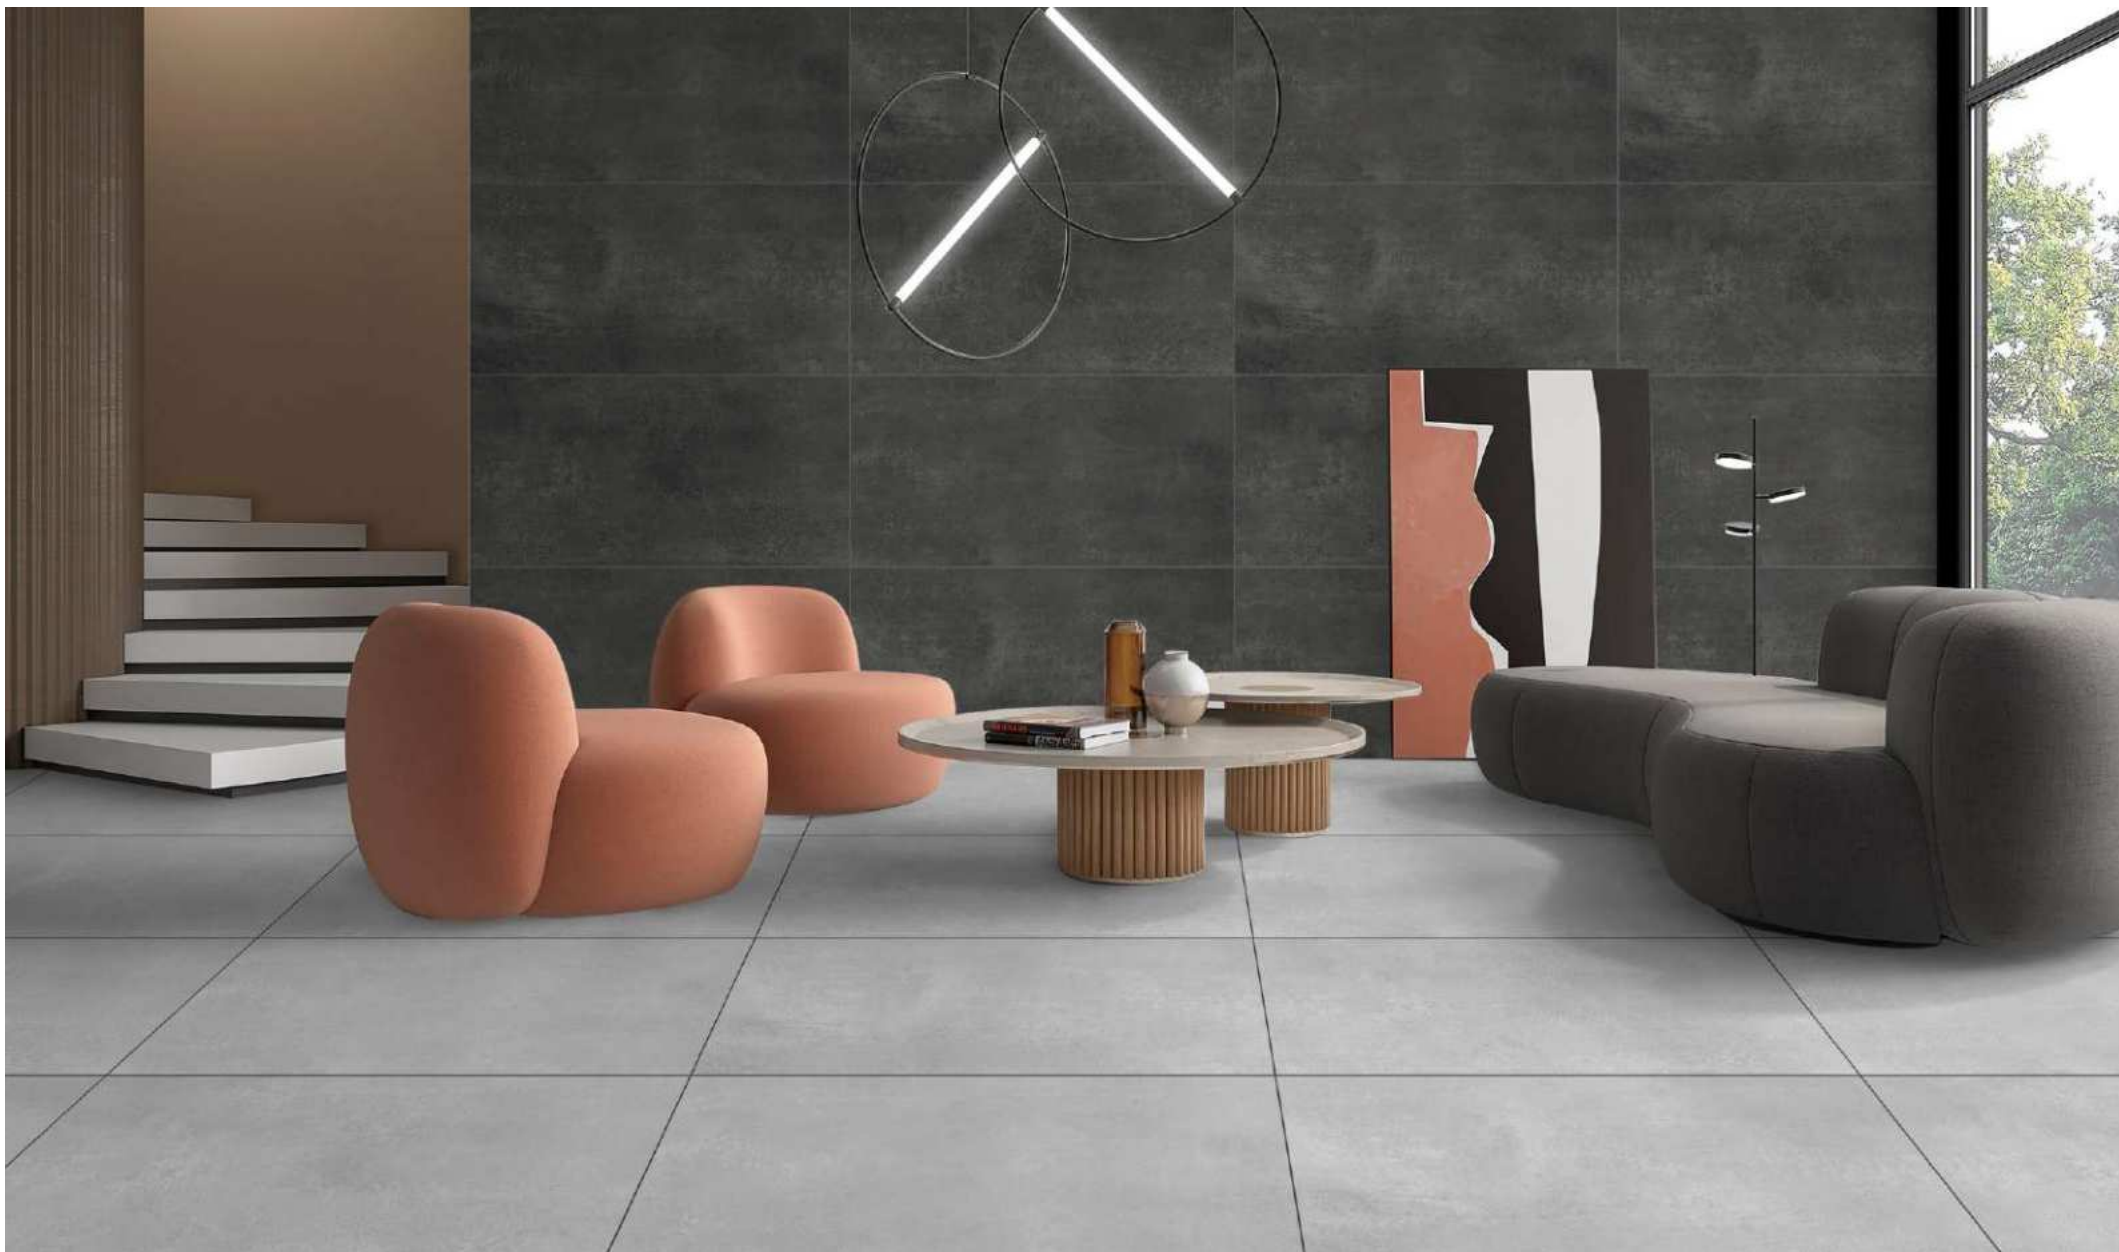

LECCI BIANCO

MATT
FINISH

Size :
600x1200mm

Surface :
Matt

Random : **04**

LECCI GREY

LECCI BIANCO | LECCI GREY

www.suncoretiles.com