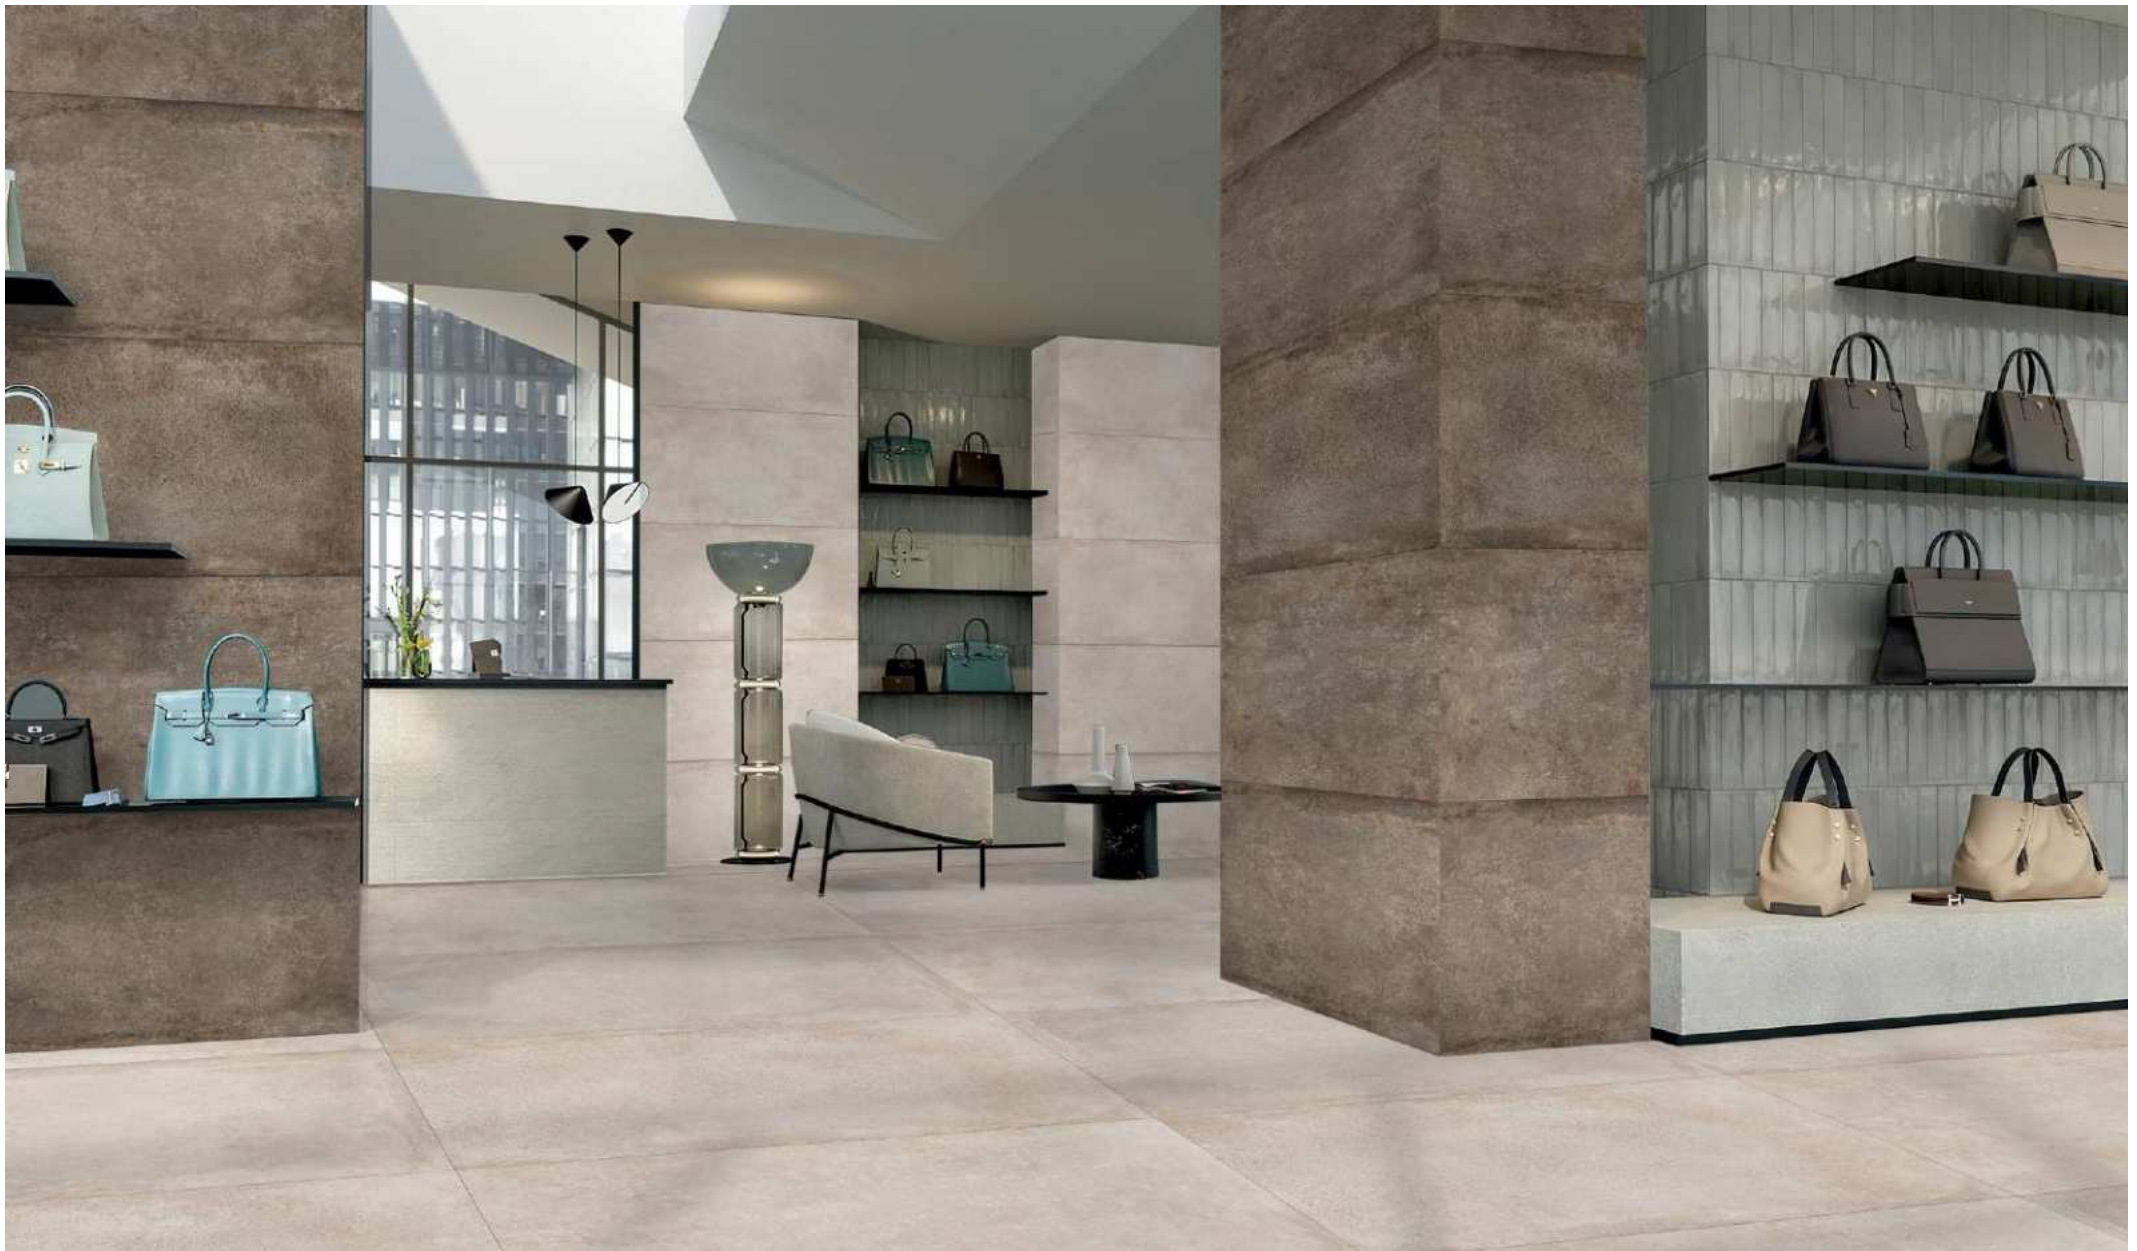

IRIS CREMA | IRIS DOVE