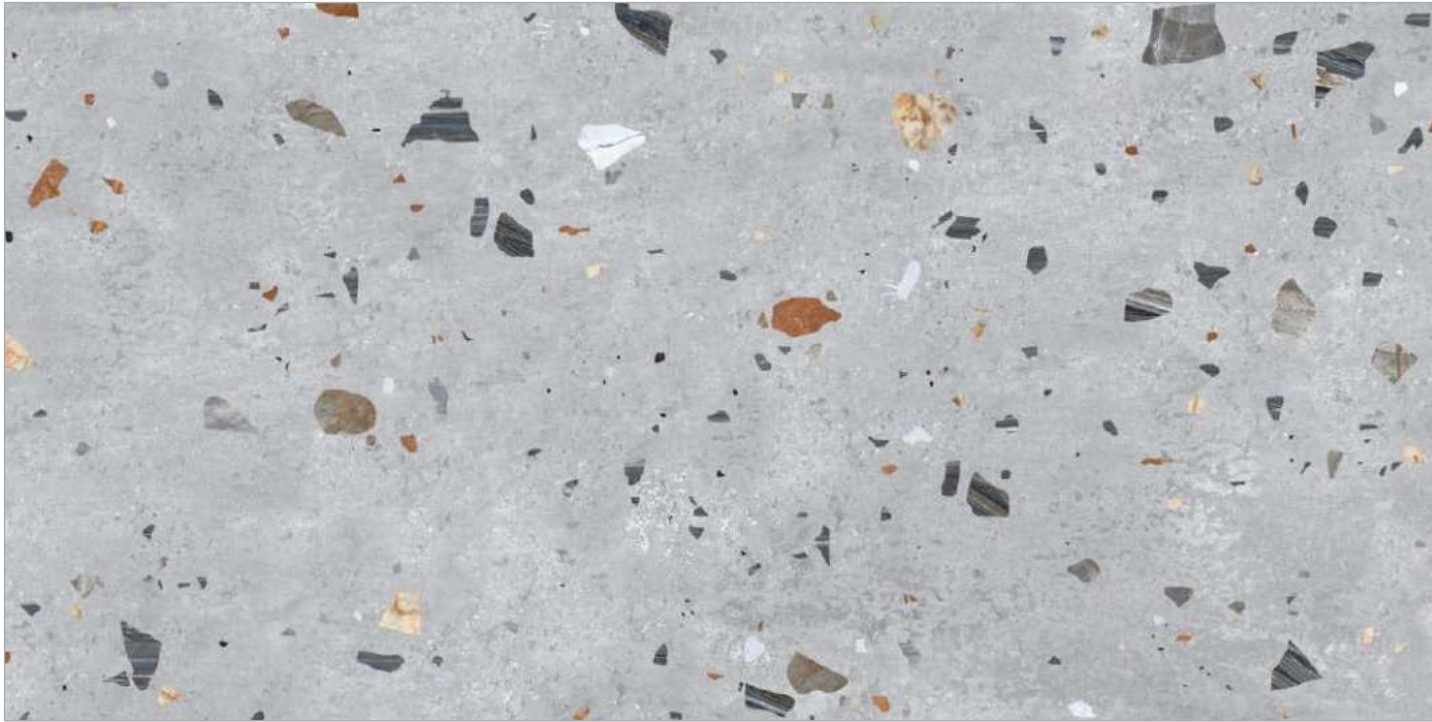

Random : **01**

TERRAZZO-113

MATT
FINISH

Size :
600x1200mm

Surface :
Matt

Random : **01**

TERRAZZO-114

MATT
FINISH