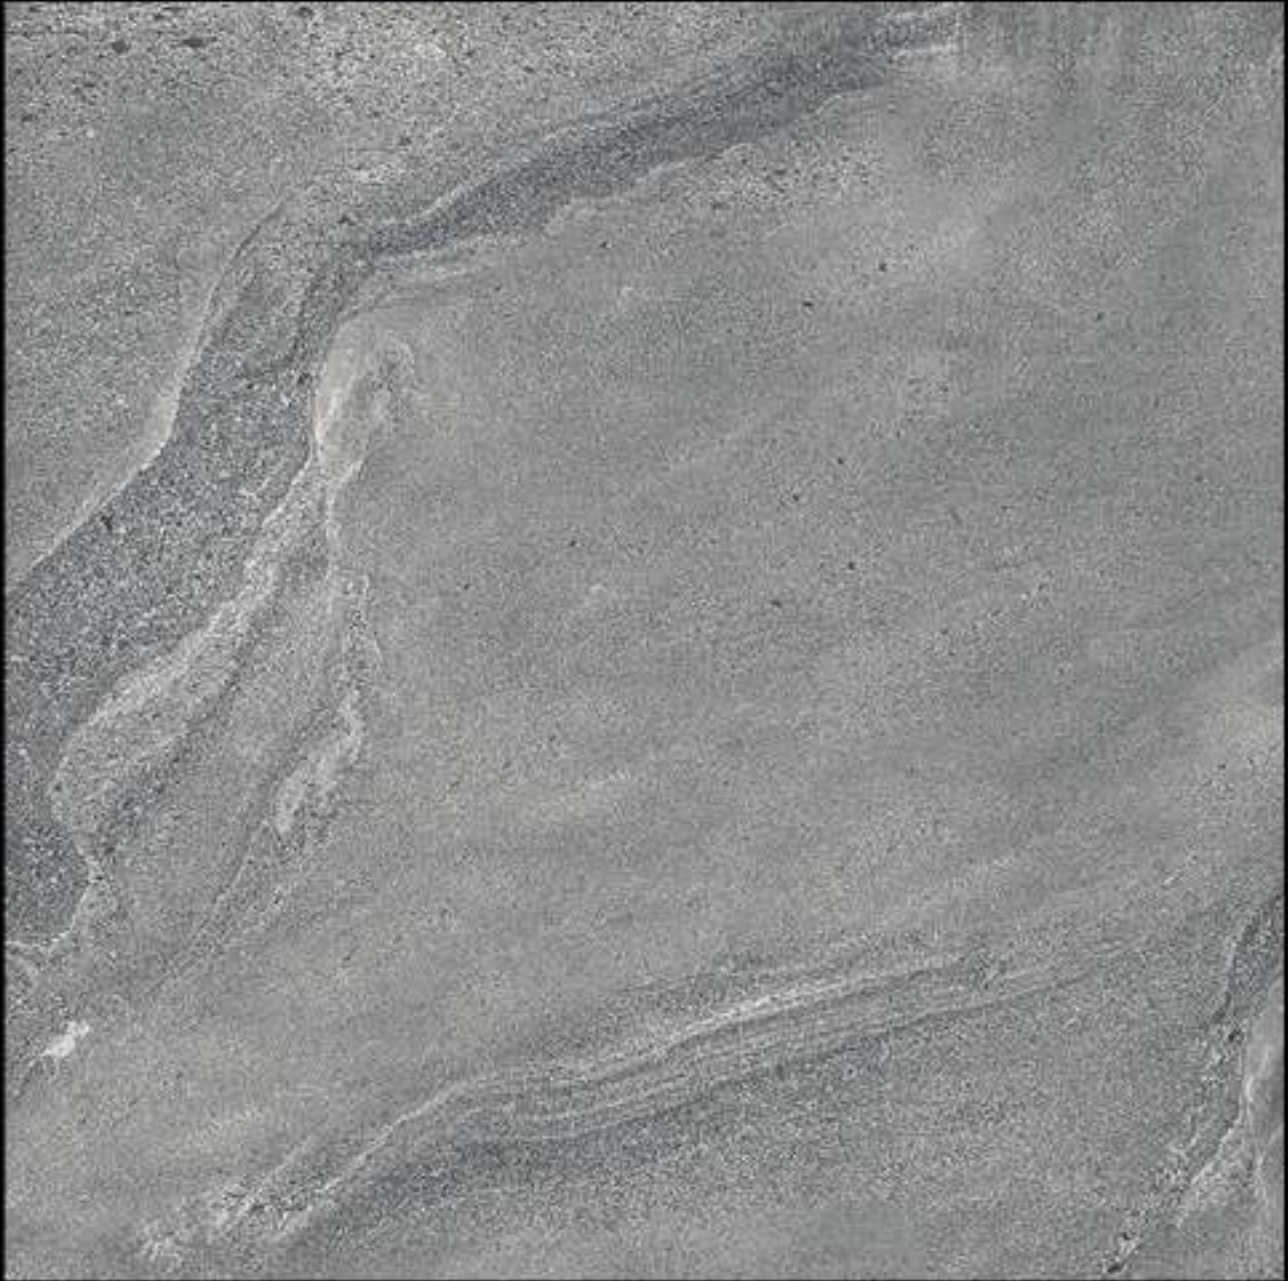

Matt
series

800 X 800 MM
600 X 600MM

ARCH GREY

6 RANDOM