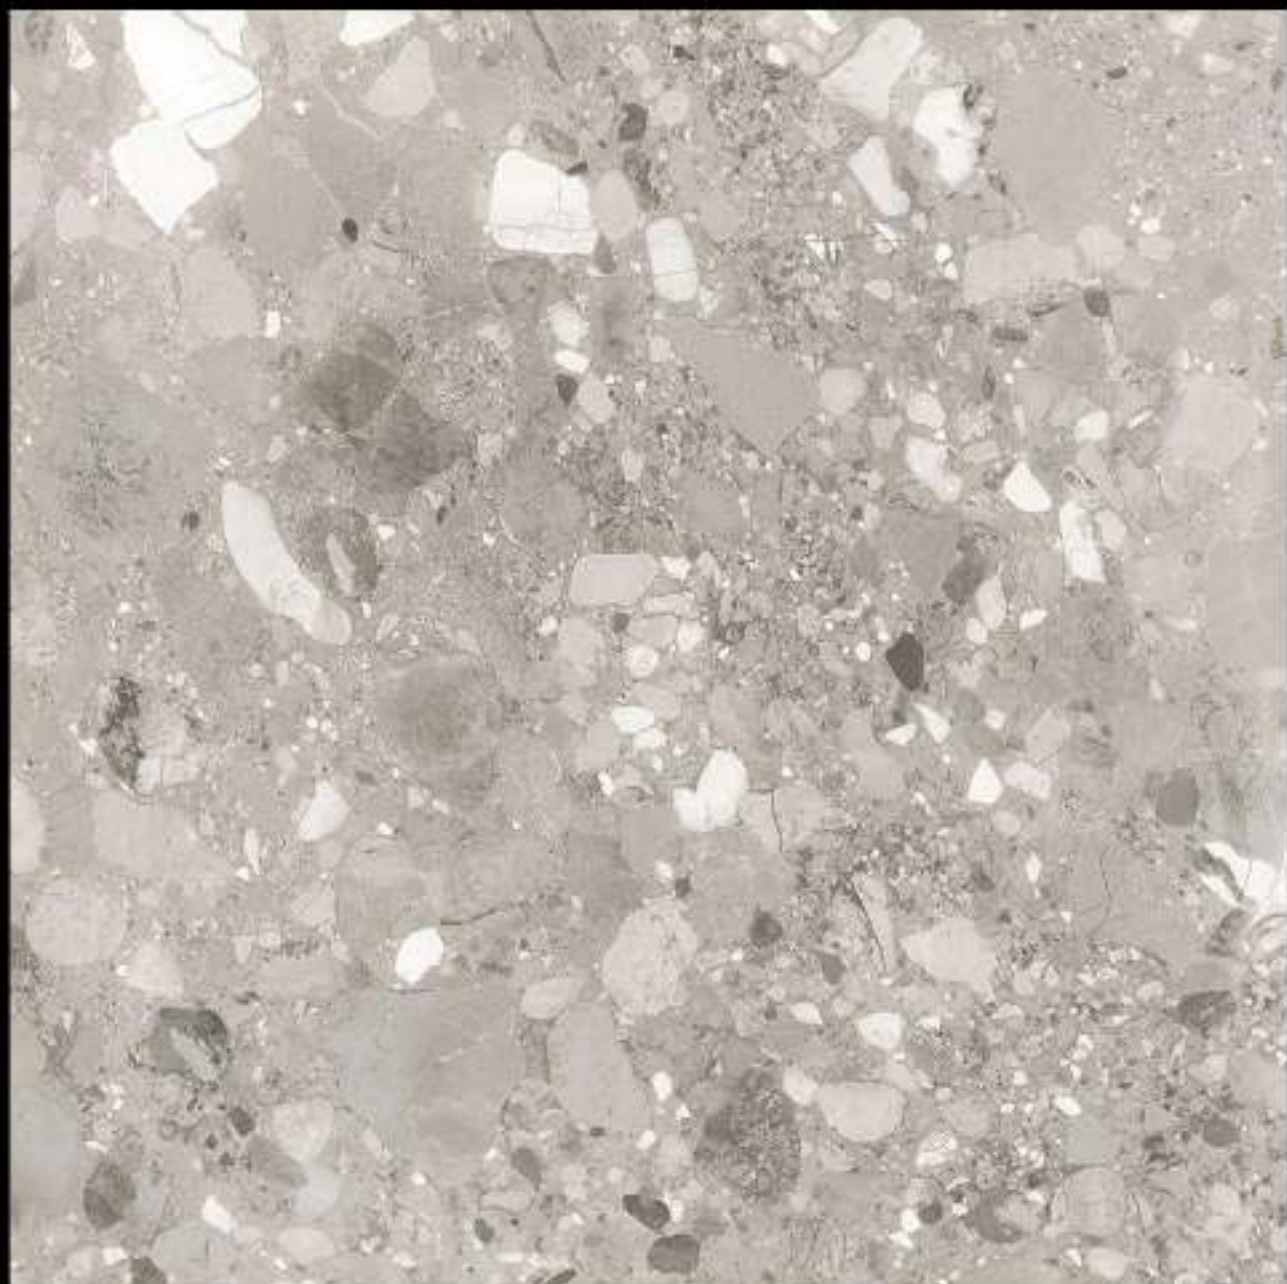

Matt
series

800 X 800 MM
600 X 600 MM

MITICA GRIS

6 RANDOM