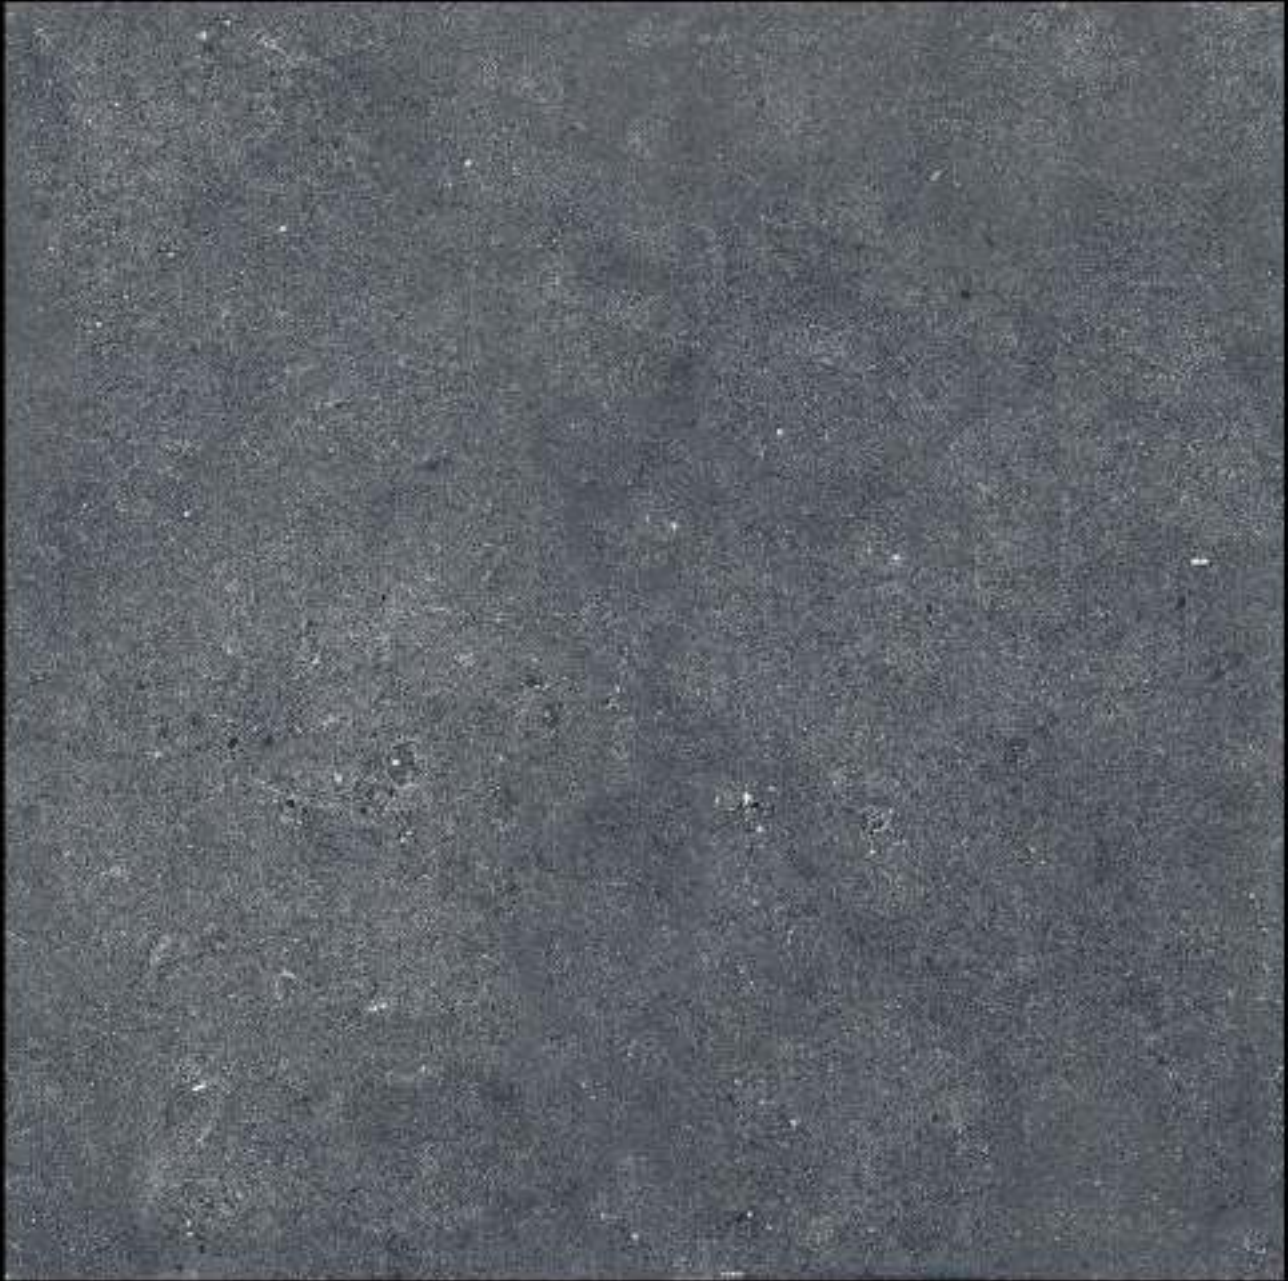

KEYLIN BEIGE

6 RANDOM

Matt
series

800 X 800 MM
600 X 600 MM

KEYLIN NERO

6 RANDOM

Matt
series

800 X 800 MM
600 X 600 MM