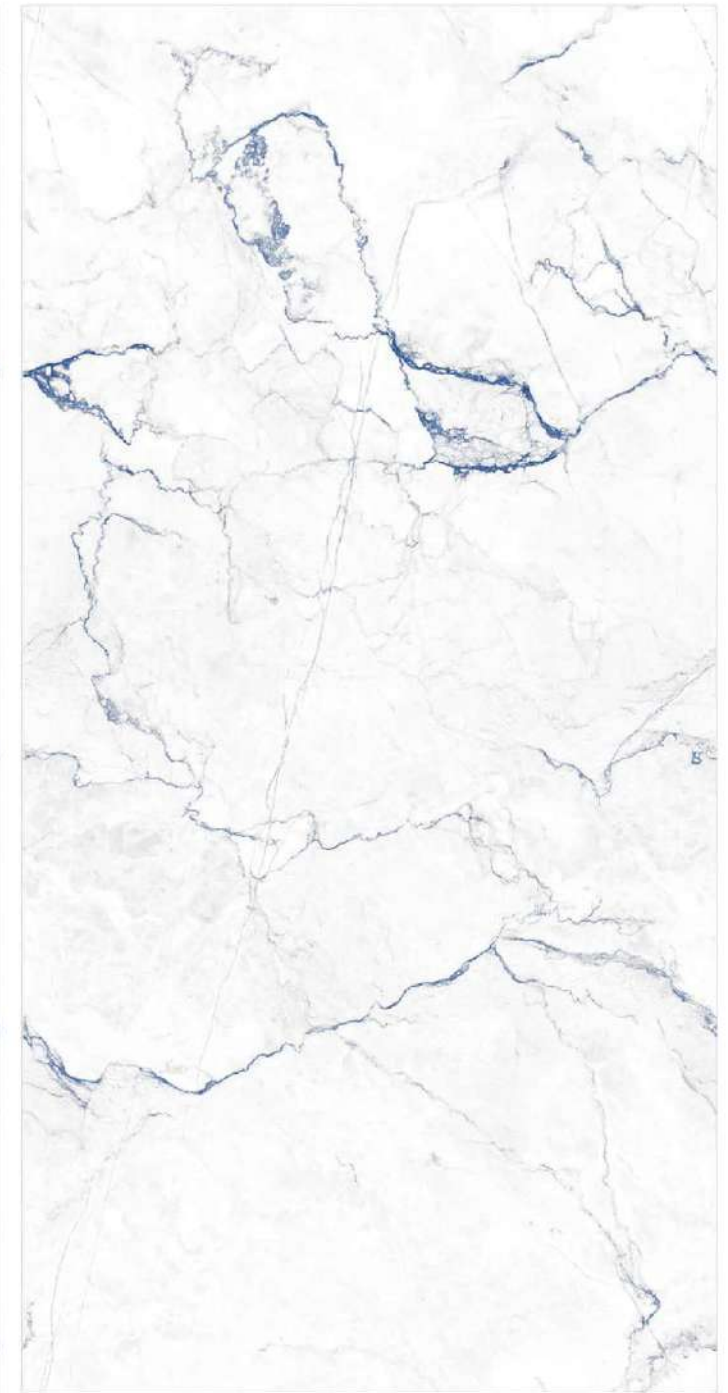

INFINITY BOTTOCHINO BLUE EL

FINISH:-
Glossy

SIZE:-
600X1200 MM

BACK TO INDEX

RANDOM:-
04