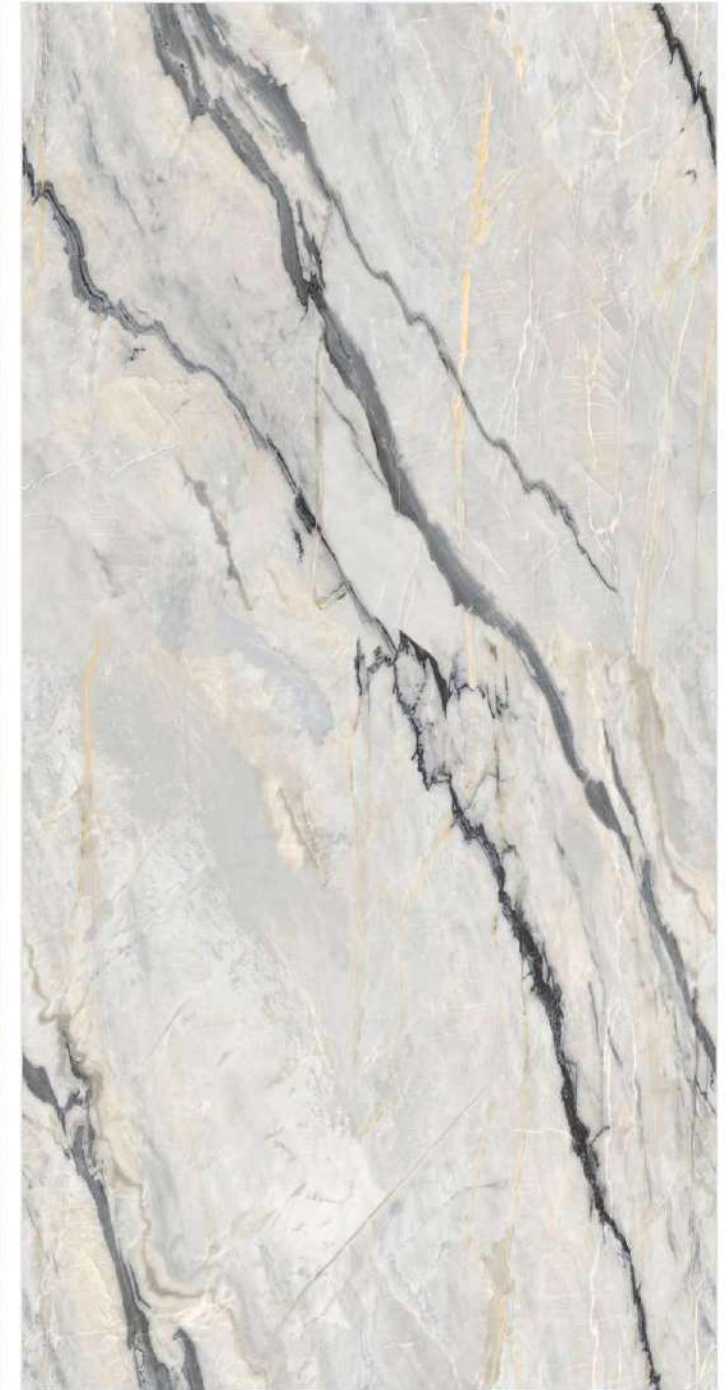

RANDOM:-
04

EXTER GREY EL

FINISH:-
Glossy

SIZE:-
600X1200 MM

[← BACK TO INDEX](#)

RANDOM:-
04

FABBLE EL

FINISH:-
Glossy