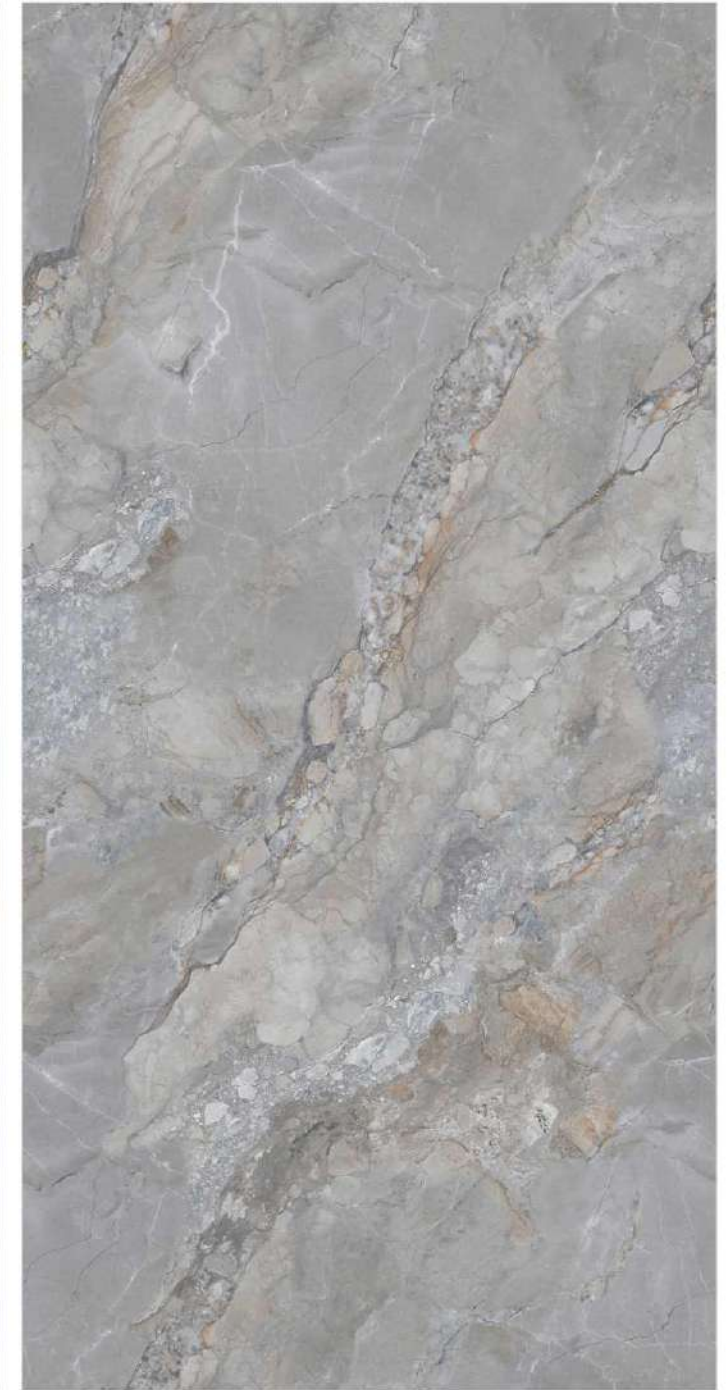

SIZE:-
600X1200 MM

[← BACK TO INDEX](#)

RANDOM:-
04

BULGARI BIANCO EL

FINISH:-
Glossy

SIZE:-
600X1200 MM

BULGARI NATURAL EL

[← BACK TO INDEX](#)