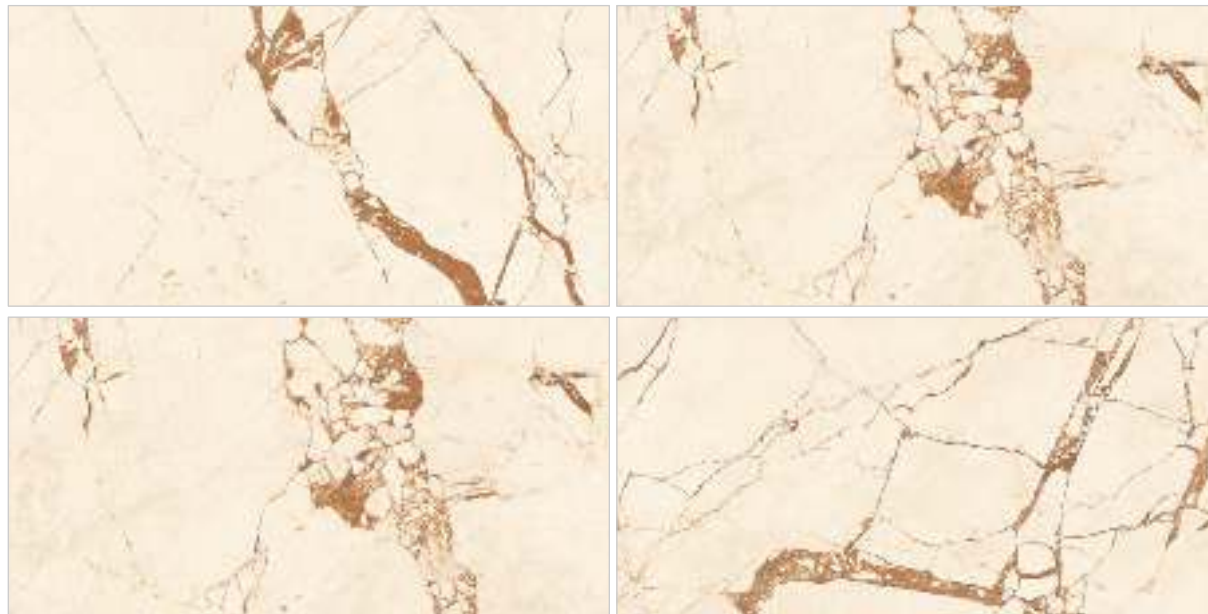

Surface :
Carving

Size :
600x1200mm

Random :
03

NEO-QUILL GREY

Carving
COLLECTION

NEO-ROSALIA CREMA

Surface :
Carving

Size :
600x1200mm