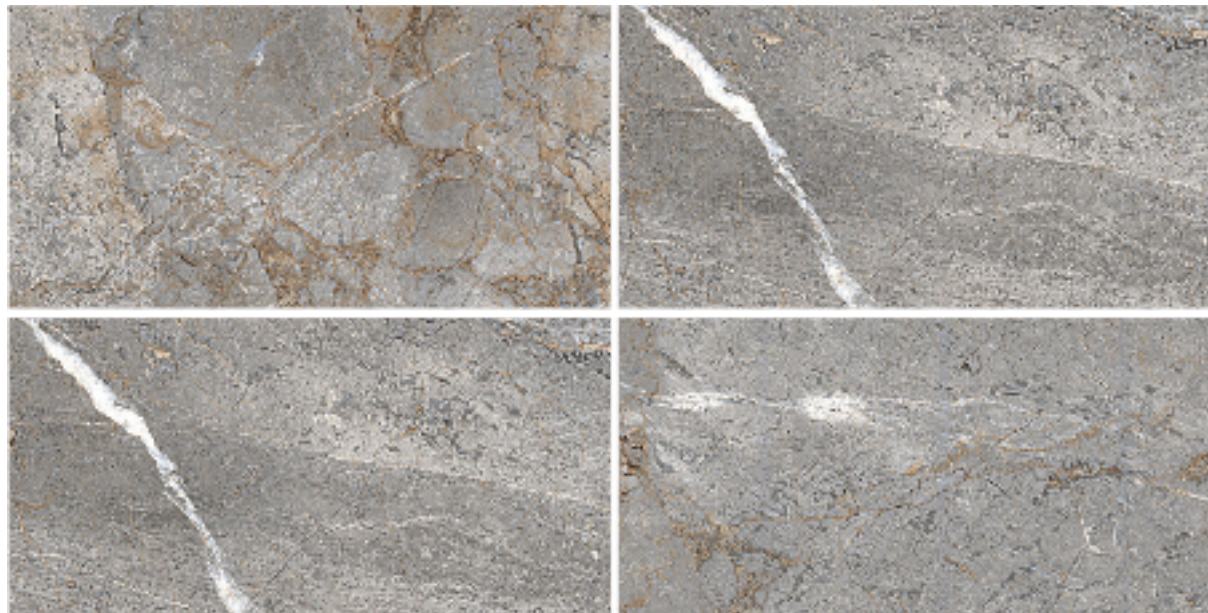

Random :
03

IMPERIAL CREMA

MAXIMA BROWN

Surface :
Carving

Size :
600x1200mm

Random :
03

Carving
COLLECTION

MAXIMA NATURAL