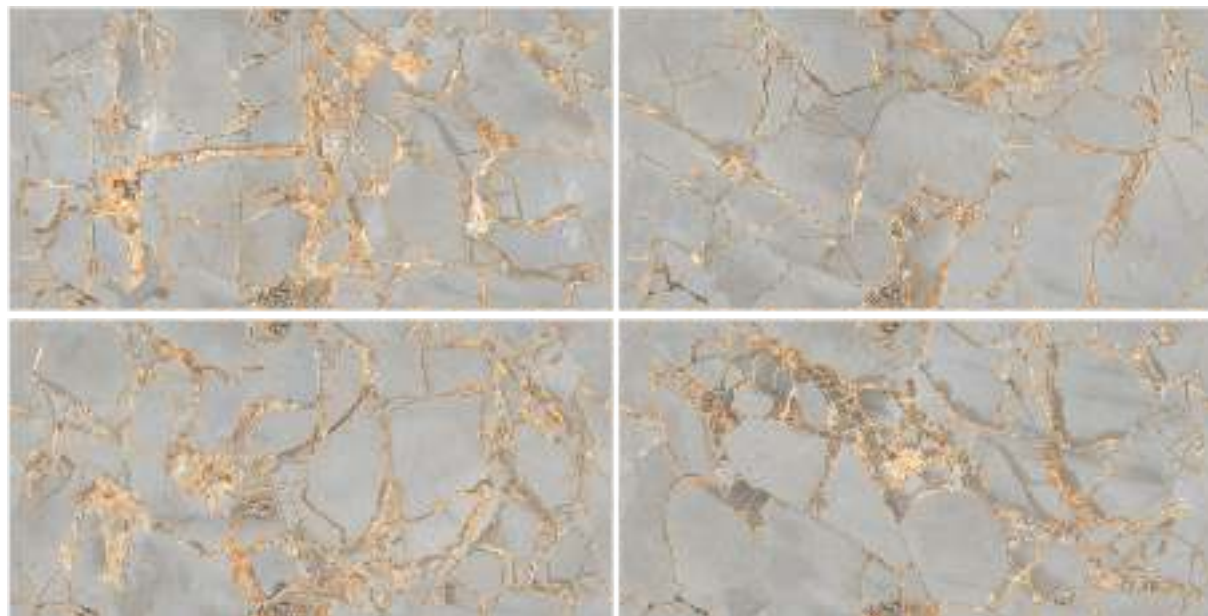

Carving
COLLECTION

NEO-KRESTONE GREY

Surface :
Carving

Size :
600x1200mm

Random :
03

Carving
COLLECTION

NEO-KUNZ BROWN

Surface :
Carving