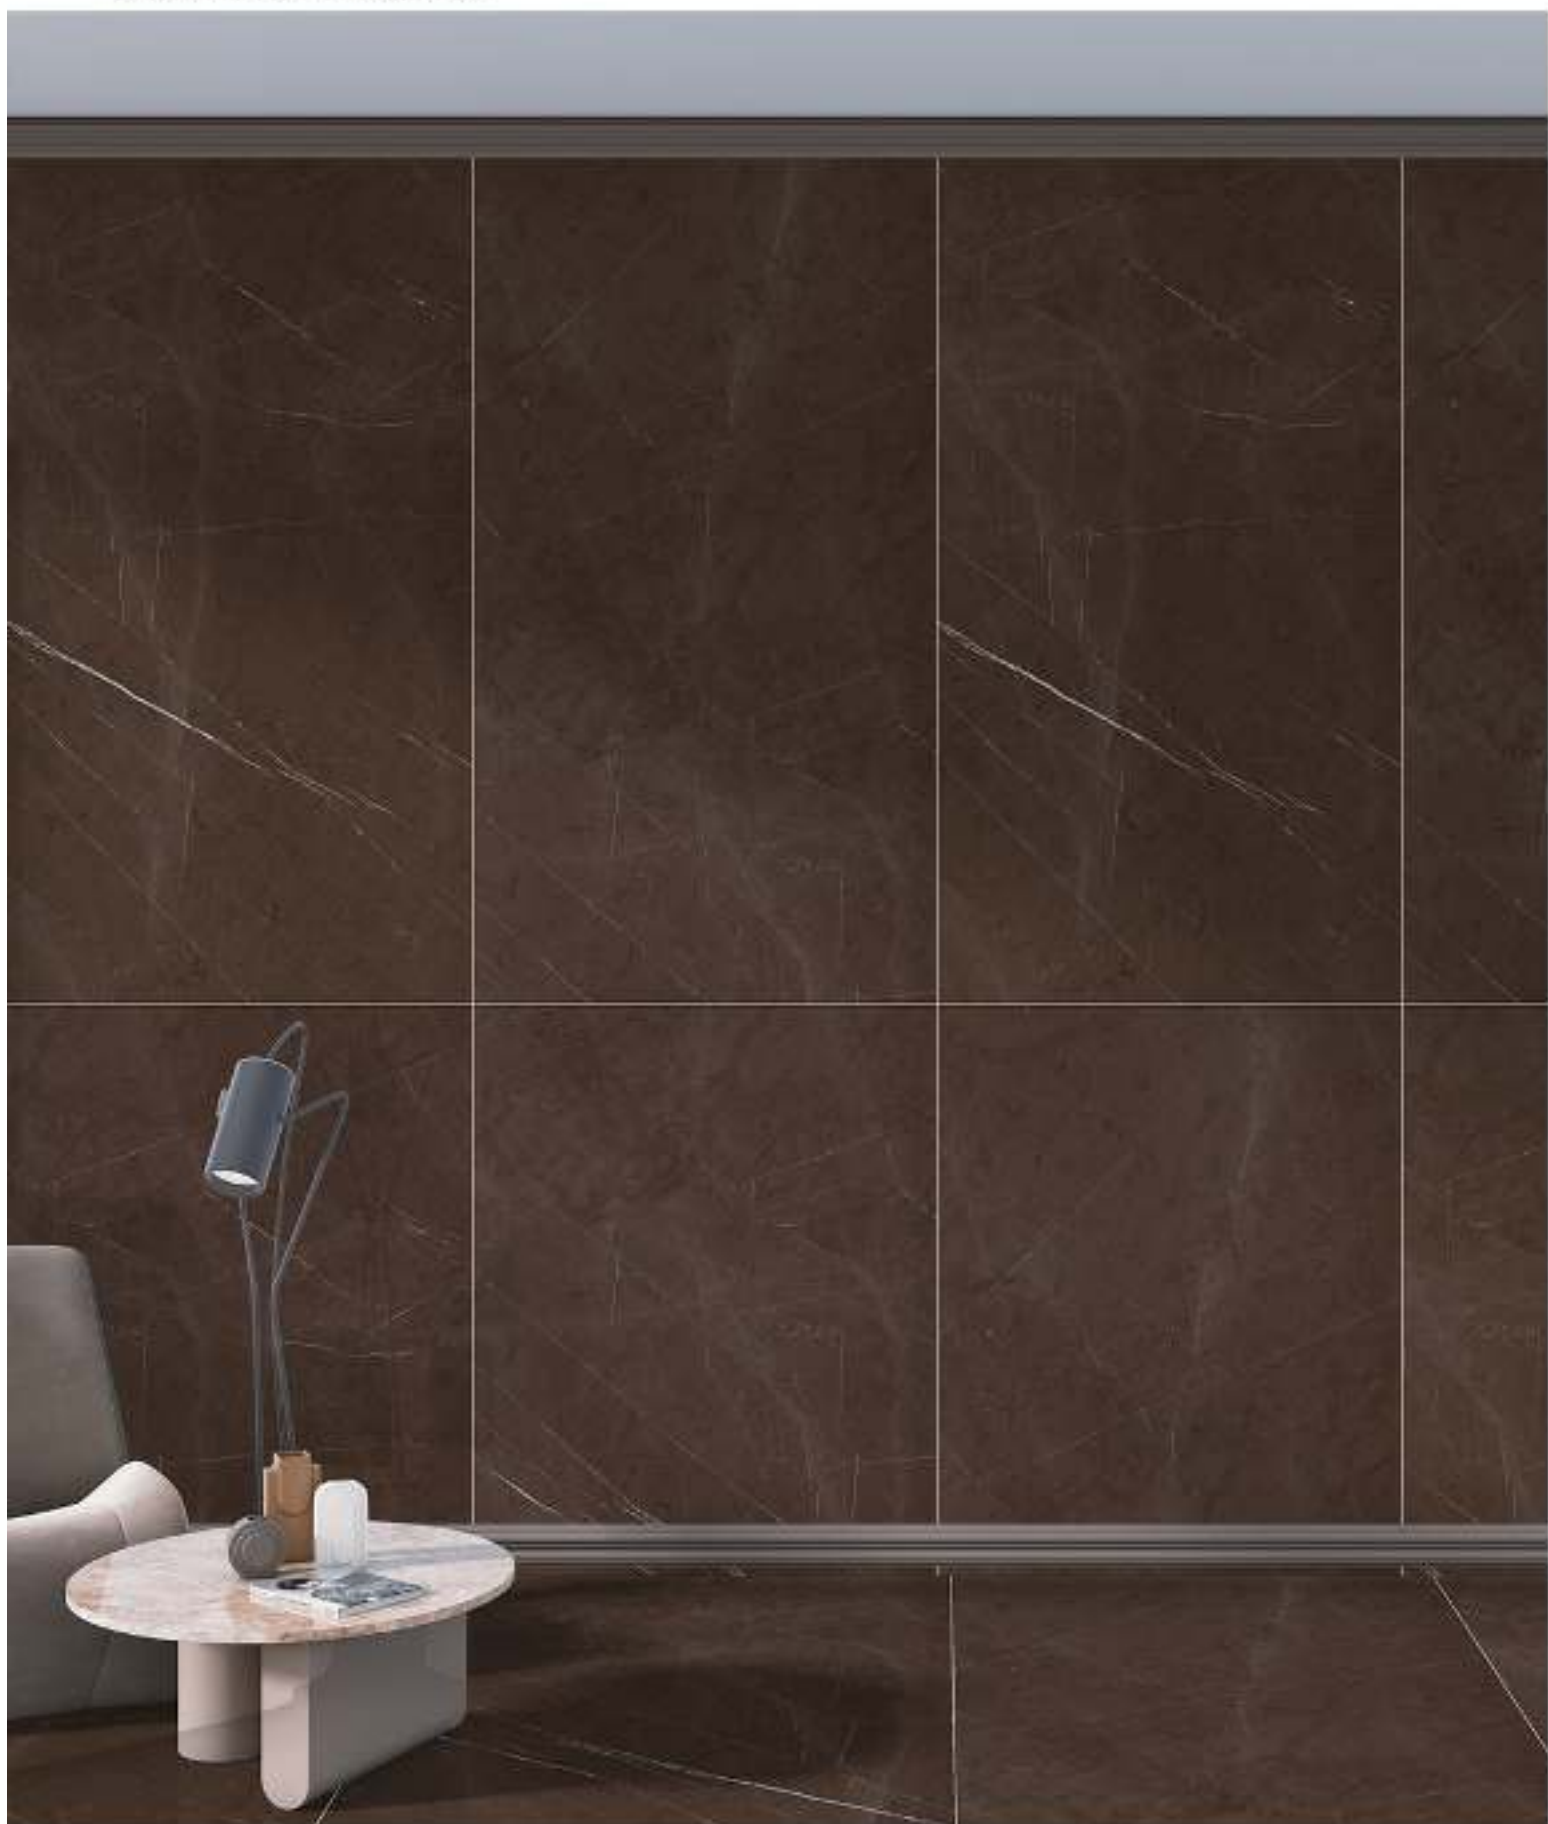

800 x 1600 mm

EMPERADOR COFFEE

HIGH GLOSS

RANDOM

800 x 1600 mm

CONCEPT OF FLORENCE BROWN

800 x 1600 mm

FLORENCE BROWN