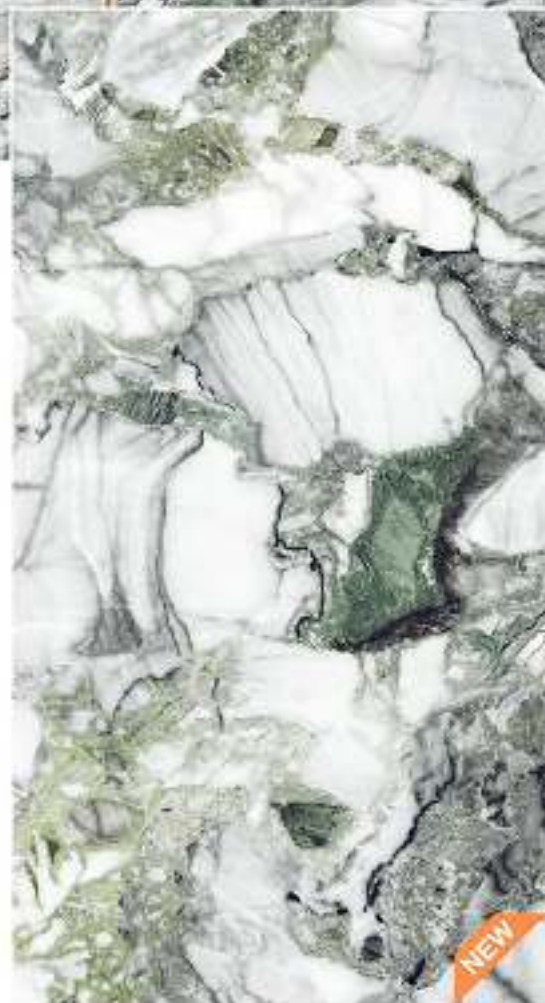

LIBECCIO BLUE

SP.COLOUR

RANDOM

TOUCH
FOR
360

800 x 1600 mm

STONEX GREEN

SP.COLOUR

RANDOM