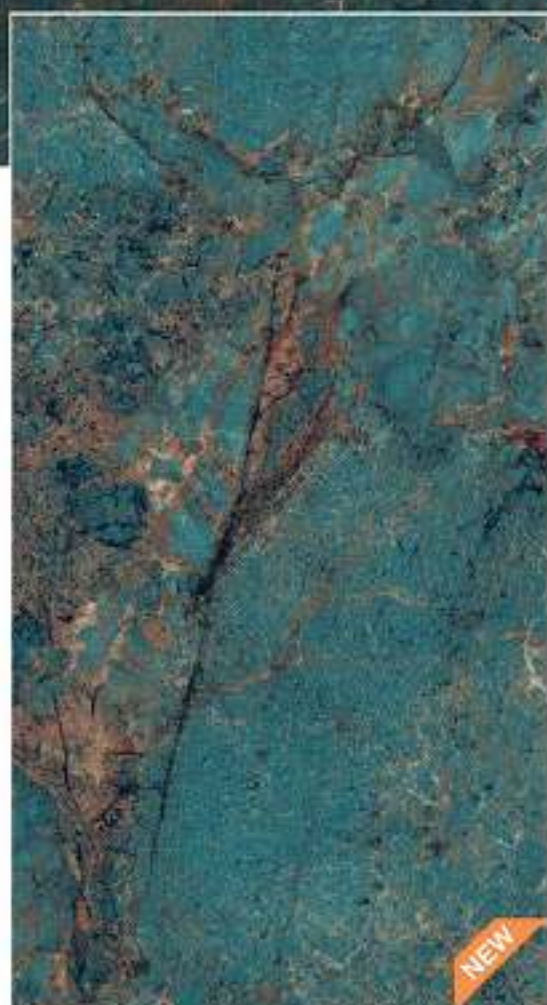

RANDOM

TOUCH
FOR

360

NEW

800 x 1600 mm

AMAZONITE AQUA

SP.COLOUR

RANDOM