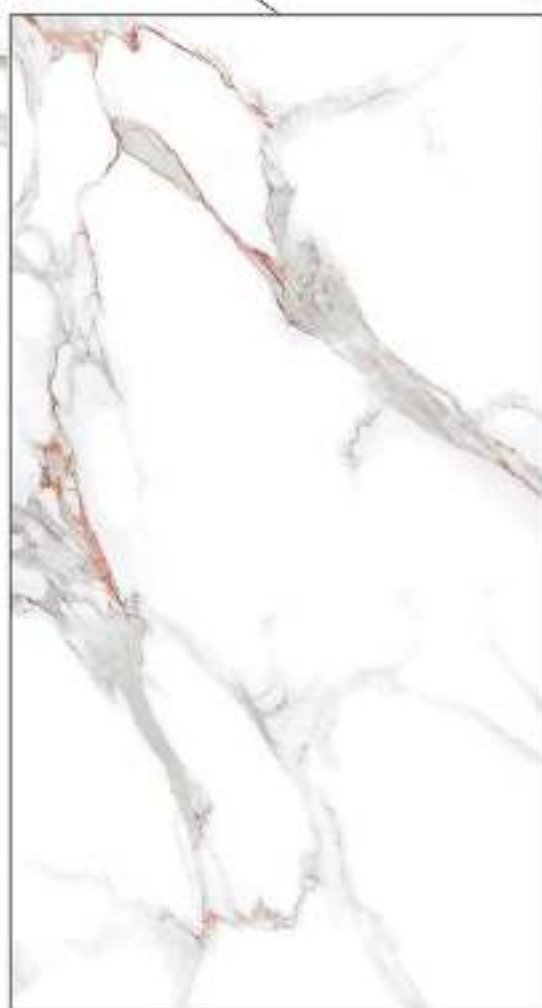

800 x 1600 mm

STATUARIO BICOL

GLOSSY

RANDOM