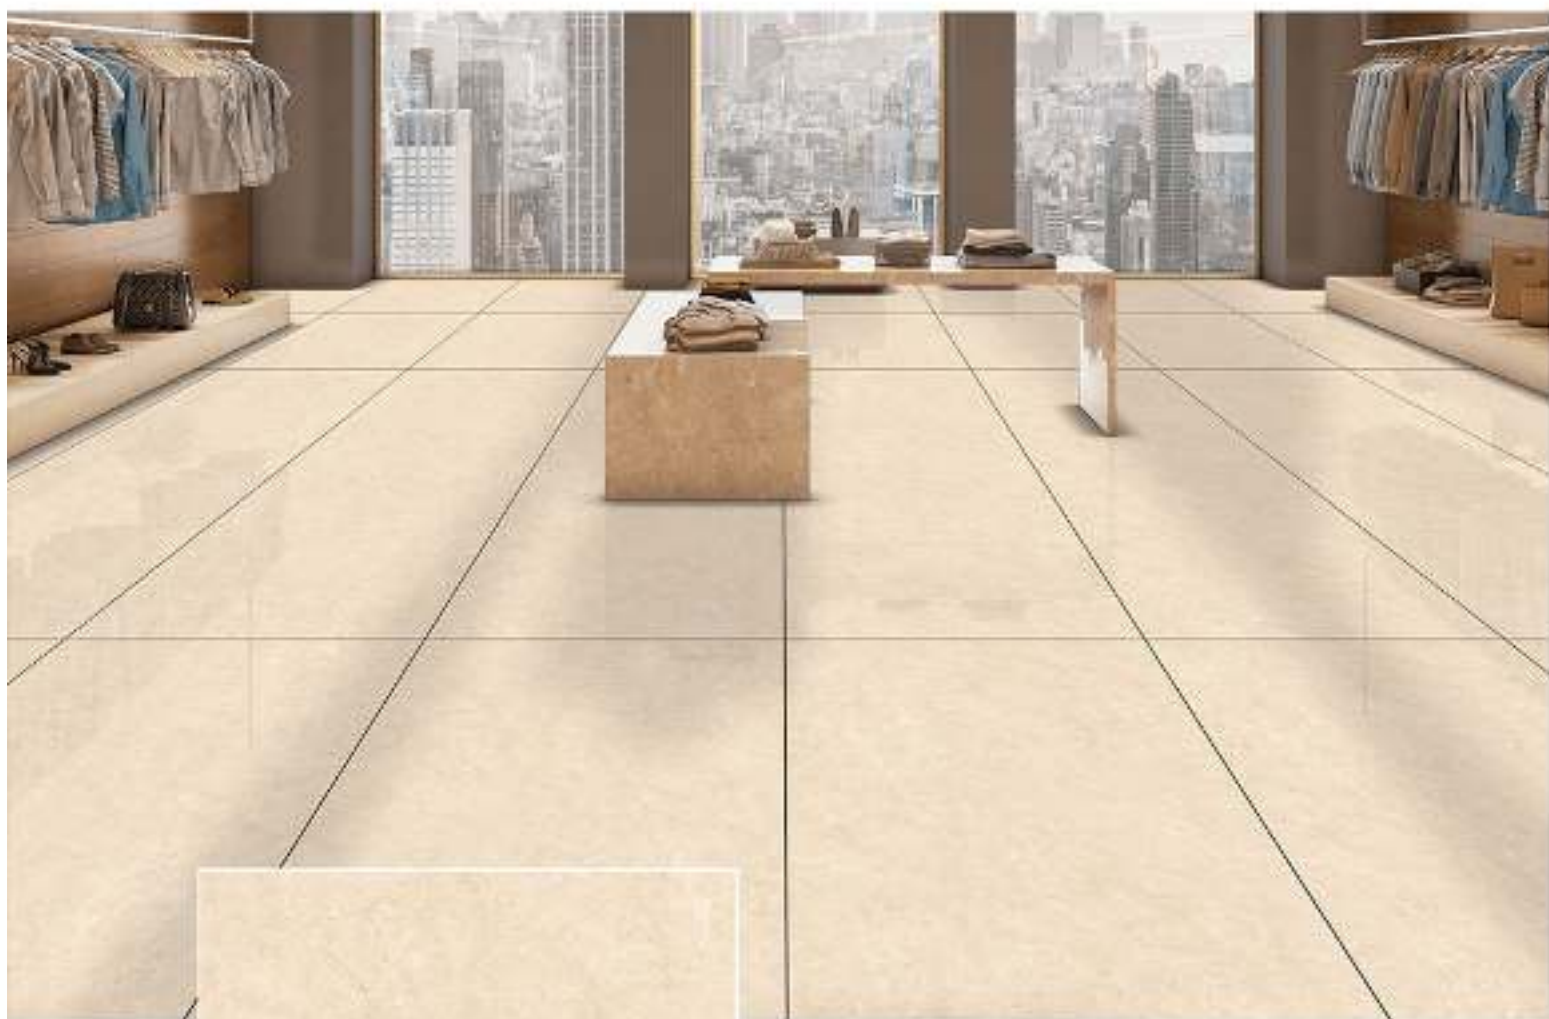

800 x 1600 mm

TOKYO IVORY