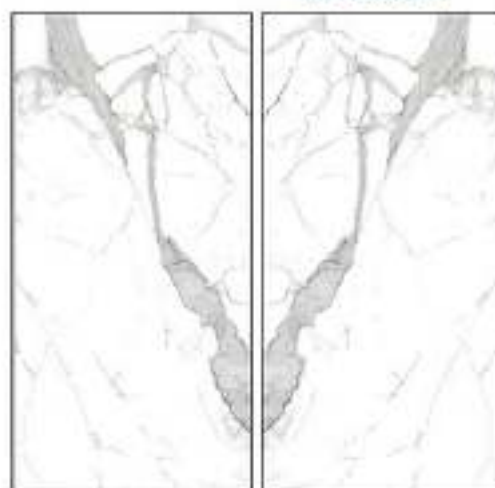

**GLOSSY
BOOK MATCH**

800 x 1600 mm

CONCEPT OF BRECCIA - BOOK MATCH

800 x 1600 mm

BRECCIA - A & B

800 x 1600

GLOSSY

BOOK-MATCH

**TOUCH
FOR
360**

800 x 1600 mm

CONCEPT OF STATUARIO VENETIAN - BOOK MATCH

800 x 1600 mm

STATUARIO VENETIAN - A & B

800 x 1600

GLOSSY

BOOK-MATCH