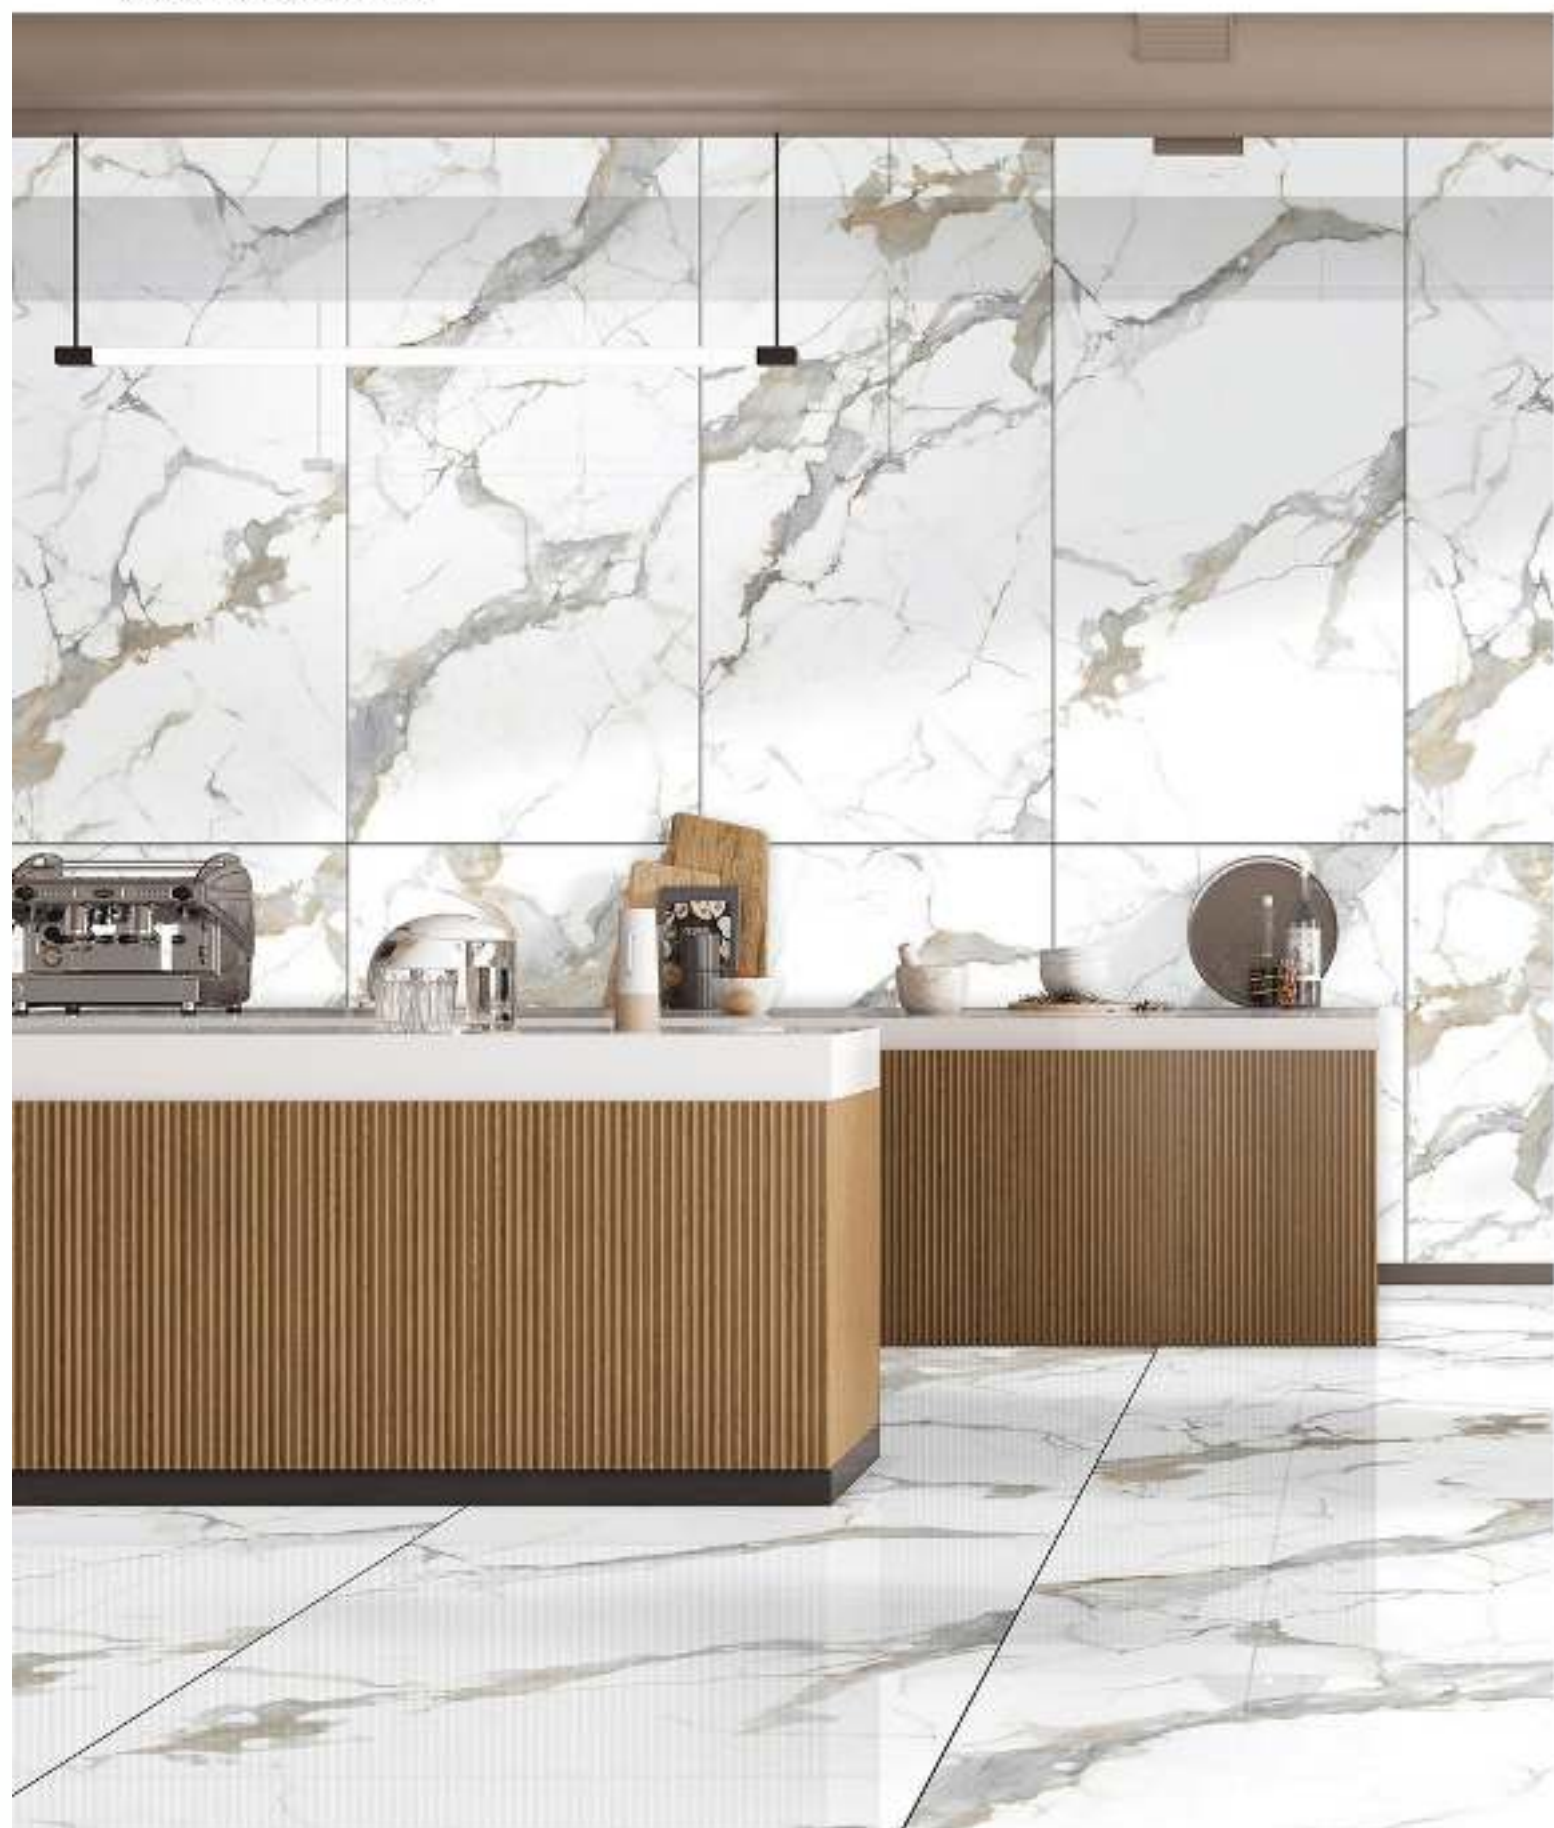

FITZ GREY

GLOSSY

RANDOM

800 x 1600 mm

CONCEPT OF FLAIR WHITE

800 x 1600 mm

FLAIR WHITE

800 x 1600