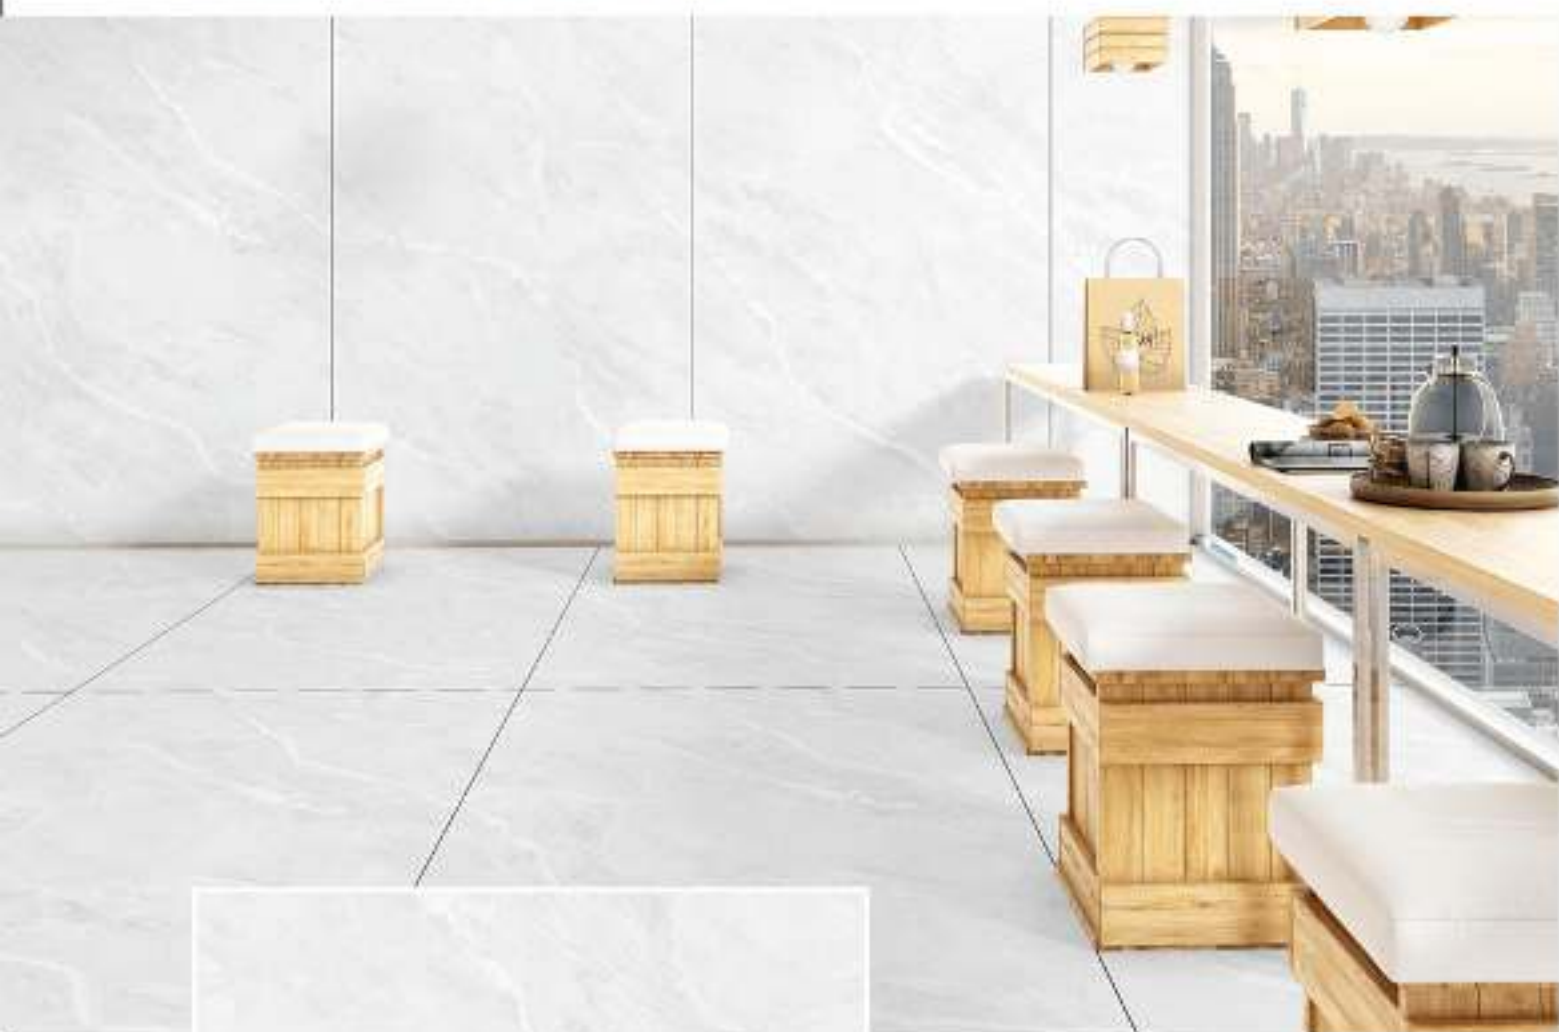

MARBLE MACRON - ENDLESS

GLOSSY

NEW

1200 x 1800 mm

MORGAN WHITE - ENDLESS

GLOSSY

RANDOM

1200 x 1800 mm

GLOSSY

TOUCH
FOR
360

NEW

1200 x 1800 mm

PERLATO ROYAL - ENDLESS

GLOSSY

RANDOM

1200 x 1800 mm